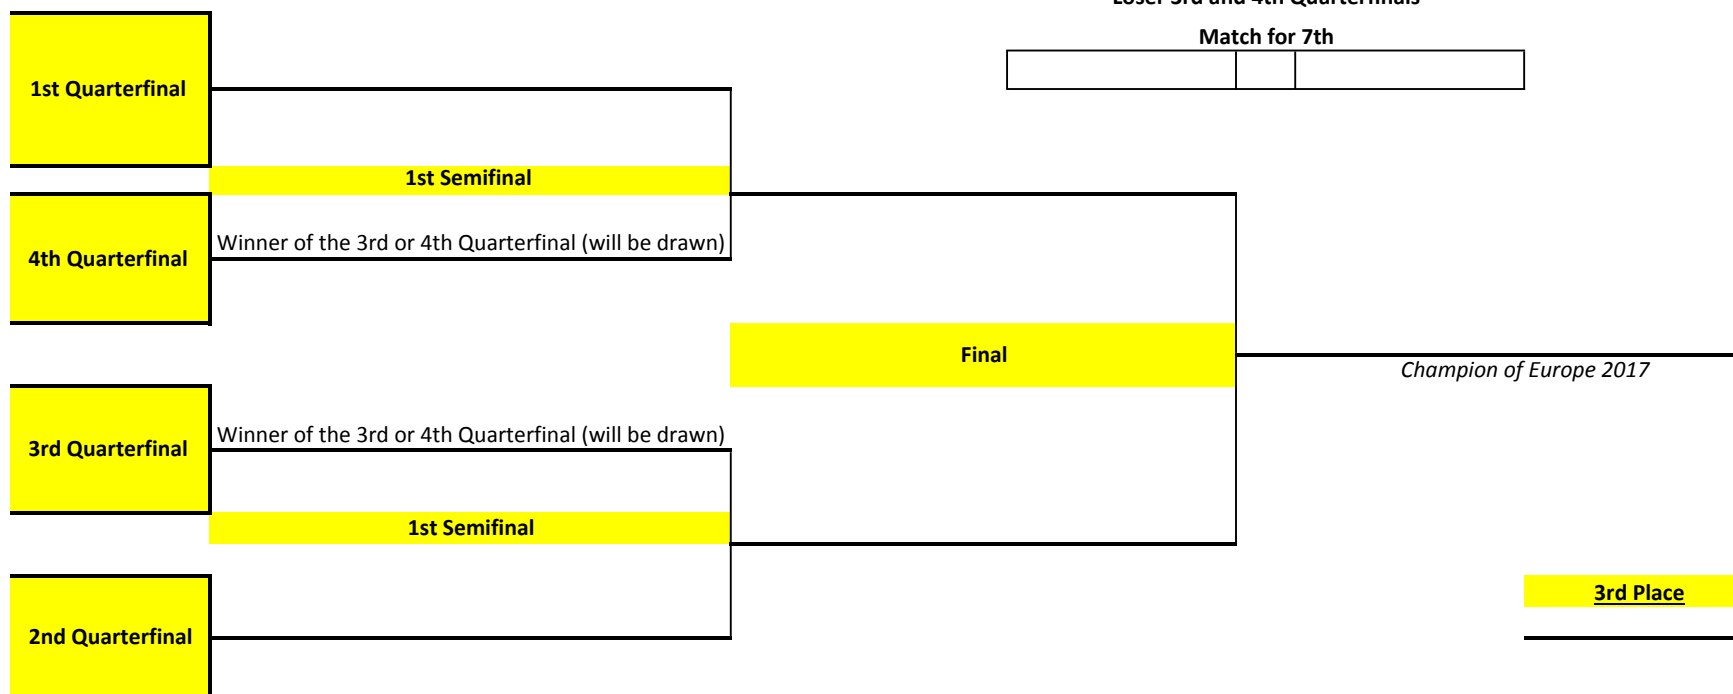

Women's

The groups will be drawn with the following considerations:

Pot 1 - Sabbionara, Poussan and Barcelona will be drawn in A, B and C.

Pot 2 - Tigliolese, Les Pennes Mirabeau and Farola will be drawn in A, B and C but they can't play with a team of the same nation.

Tournament for 9th to 11th

4th Group A		4th Group B
Loser 4A-4B		Worst 3rd
Winner 4A-4B		Worst 3rd

Loser 1st and 2nd Quarterfinals

Match for 5th

--	--	--

Loser 3rd and 4th Quarterfinals

Match for 7th

--	--	--