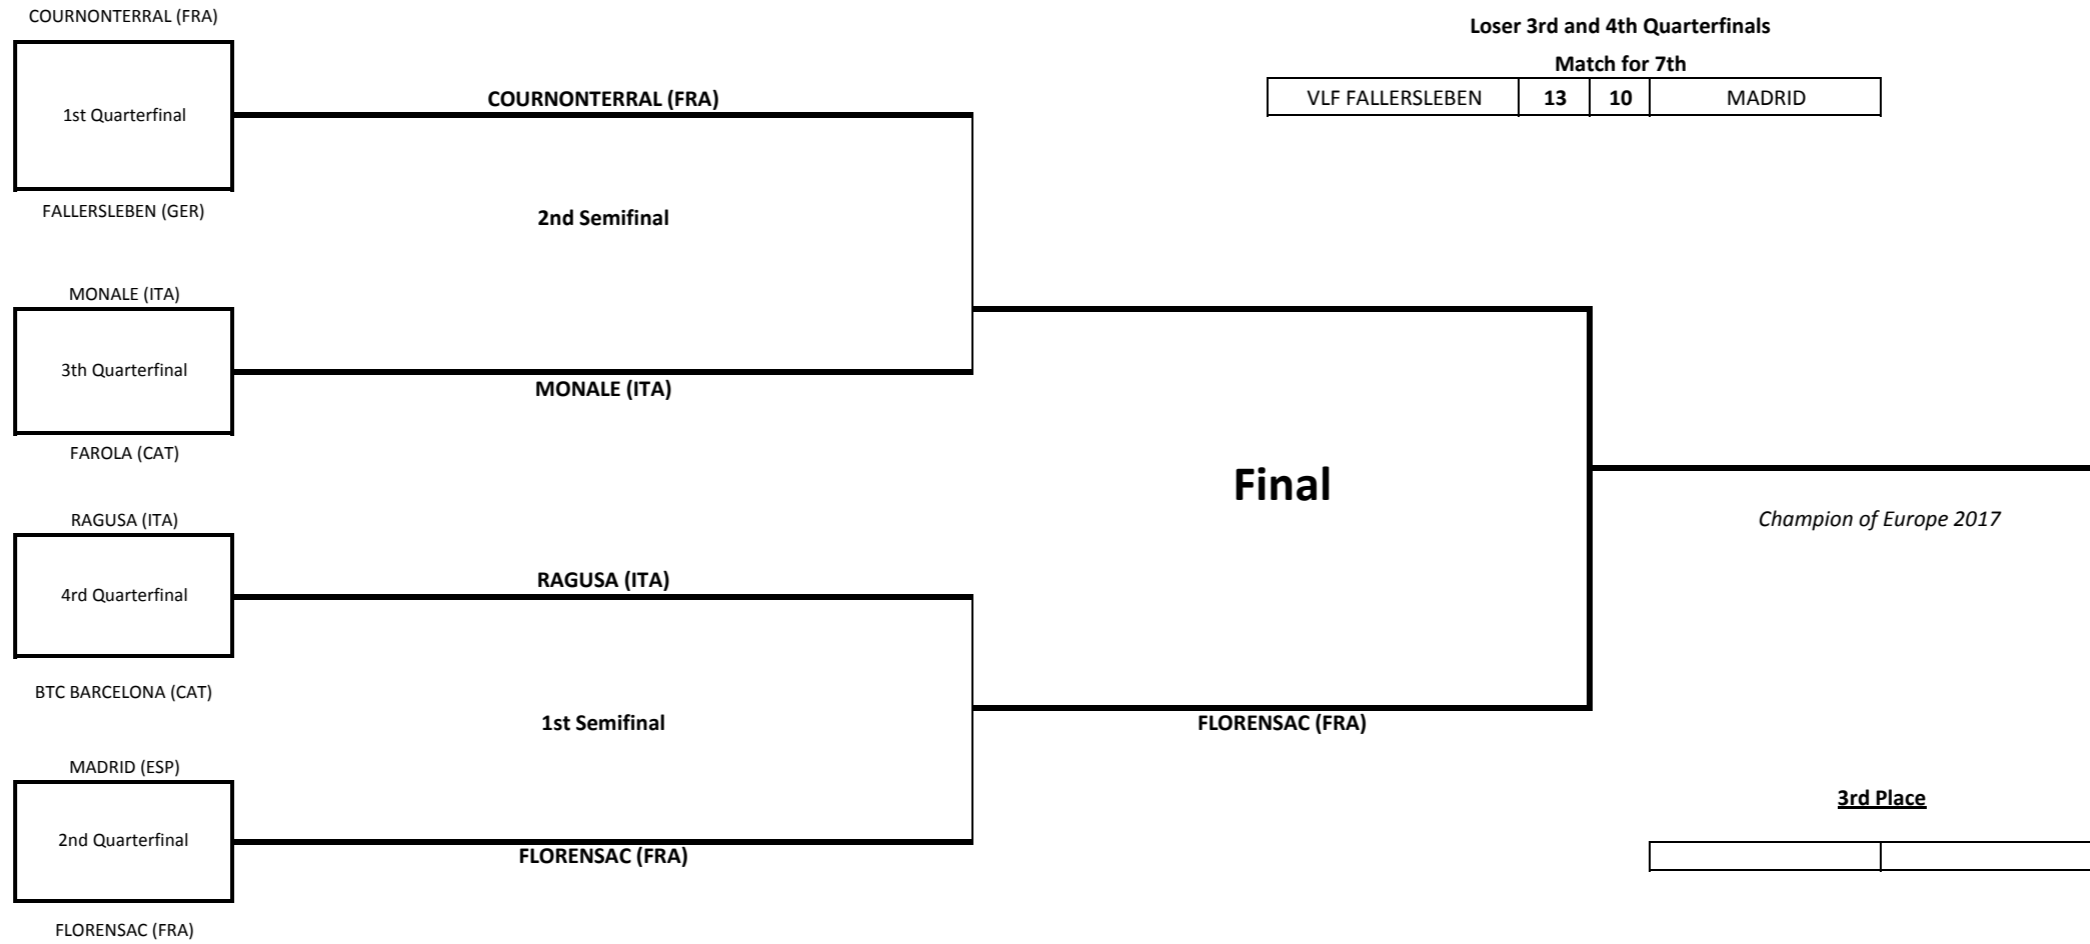

XXIVth European Indoor Tamburello Cup

MEN'S

After group stage:

The 1st and 2nd teams of each group go to Quarterfinal.

The best and the second best 3rd team go to quarterfinal.

To know who are the best 3rd teams; only will count the matches against the teams of Pot 1 and Pot 2.

1st Quarterfinal: Best 1st vs 2nd Best 3rd

2nd Quarter final: 2nd best 1st vs Best 3rd

3rd Quarterfinal: Best 2nd vs 2nd best 2nd

4th Quarterfinal: Worst 1st vs worst 2nd

The 4th of group A and B and the worst 3rd plays for positions 9th, 10th and 11th.

Tournament for 9th to 11th

ANGYALFOD	13	9	OXFORD
OXFORD	9	13	RODEIRO
ANGYALFOD	10	13	RODEIRO

Loser 1st and 2nd Quarterfinals

Match for 5th

FAROLA			BTC BARCELONA

Loser 3rd and 4th Quarterfinals

Match for 7th

VLf FALLERSLEBEN	13	10	MADRID